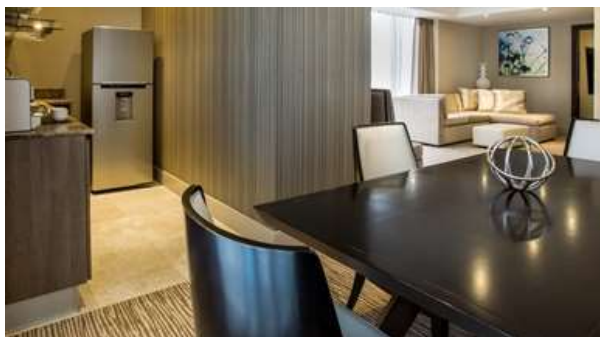

ACCOMMODATIONS HILTON OCEAN FRONT SUITE

Sleeping Arrangements

1x King bed
1x Sofa Bed
1x extra bed available

4 Guests 1 Rooms 1 bed 1 bath

Located in the heart of downtown right on the waterfront. This master suite has breath taking ocean views and all the luxury amenities you could ask for.

Executive Lounge access room. Panama Bay view, 82 sq. m. room with kitchen area and living room.

Our very spacious 82 sq. m. Ocean View Suite offers spectacular views of Panama Bay, a king-sized bed and facilities to compliment your unique experience, including a kitchen area, a separate living room with a sofa, chair and dining/work table plus two 42-inch LED TVs.